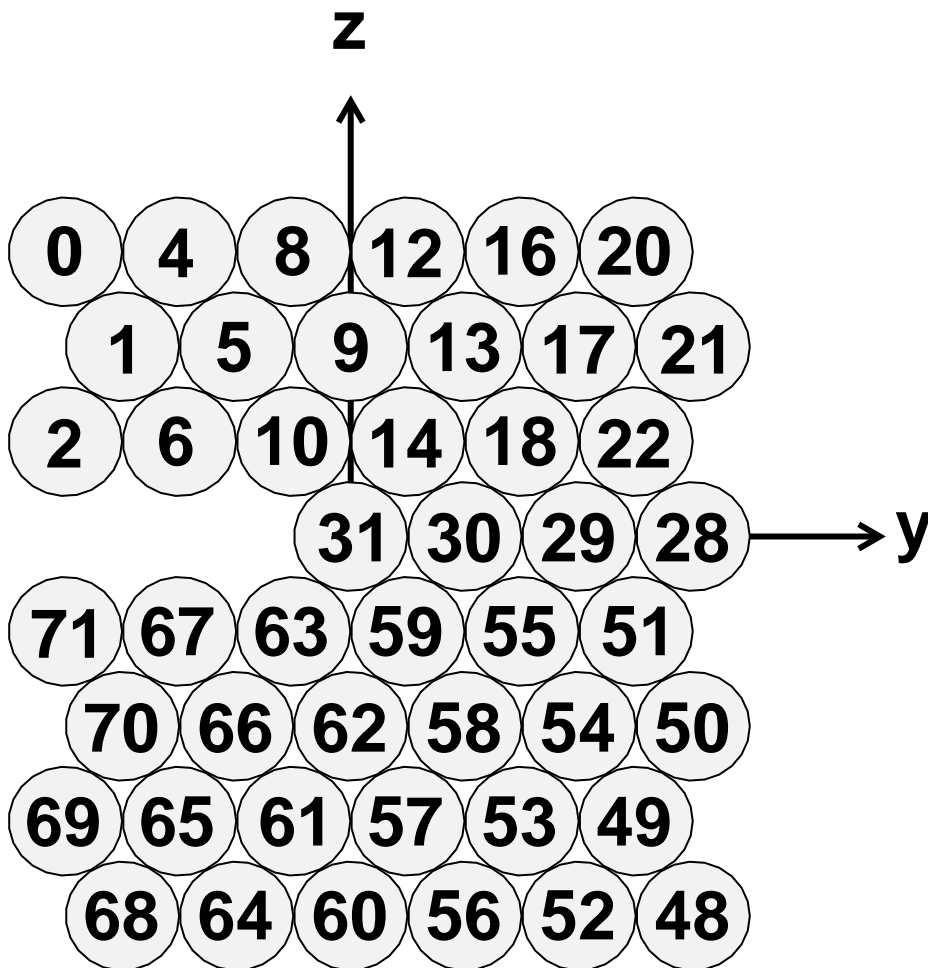

Tandem Tubes

View from RO Side

HW channel mapping