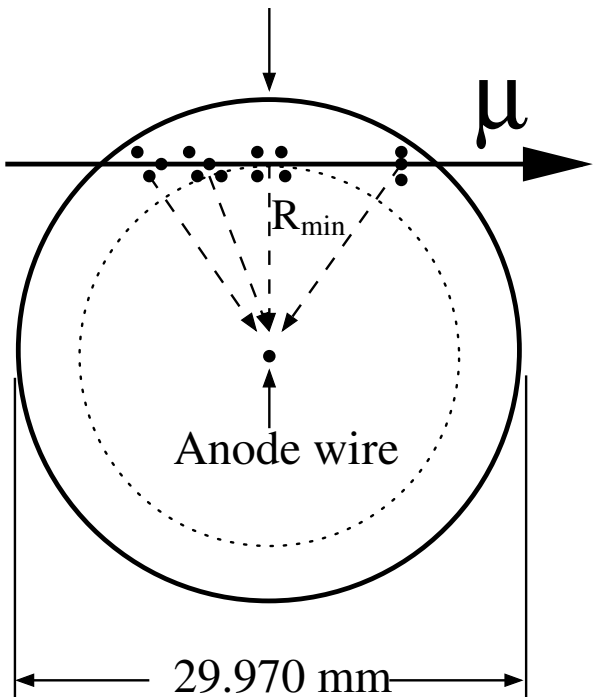

Cathode tube

R_{\min}

Anode wire

29.970 mm